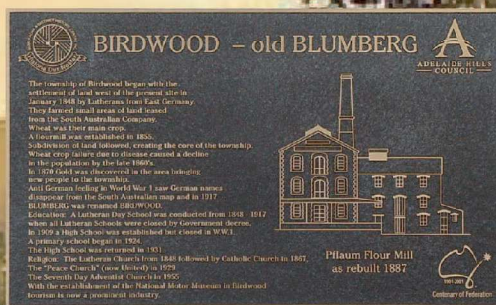

Cast Bronze and Aluminium Plaques and Signs

A1 Plaques Group Australia
Web: www.a1plaquesgroup.com.au
Email: steve@a1plaquesgroup.com.au
Phone: 0417 378769