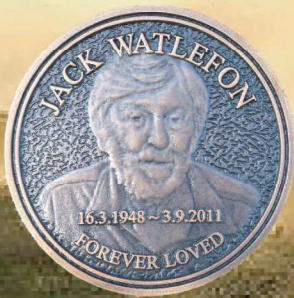

Cast Bronze and Aluminium Plaques and Signs

A1 Plaques Group Australia
Web: www.a1plaquesgroup.com.au
Email: steve@a1plaquesgroup.com.au
Phone: 0417 378769