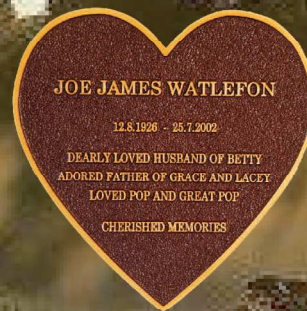

Cast Bronze and Aluminium Plaques and Signs

A1 Plaques Group Australia
Web: www.a1plaquesgroup.com.au
Email: steve@a1plaquesgroup.com.au
Phone: 0417 378769