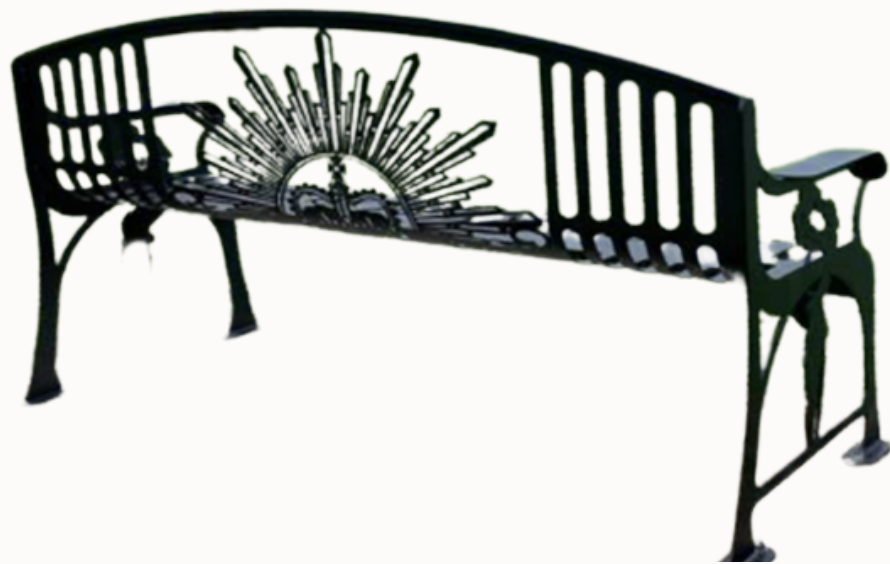

Create a Lasting Tribute

MEMORIAL PARK BENCHES

A space to reflect and remember important people, places or events

- Unique personalised designs
- Made from long-lasting, robust materials
- 100% Australian owned and manufactured