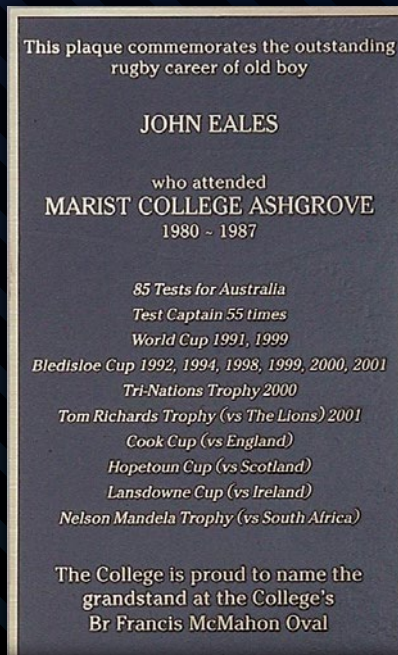

PLAQUES

Available in a great range of styles, sizes and shapes that will last a lifetime...